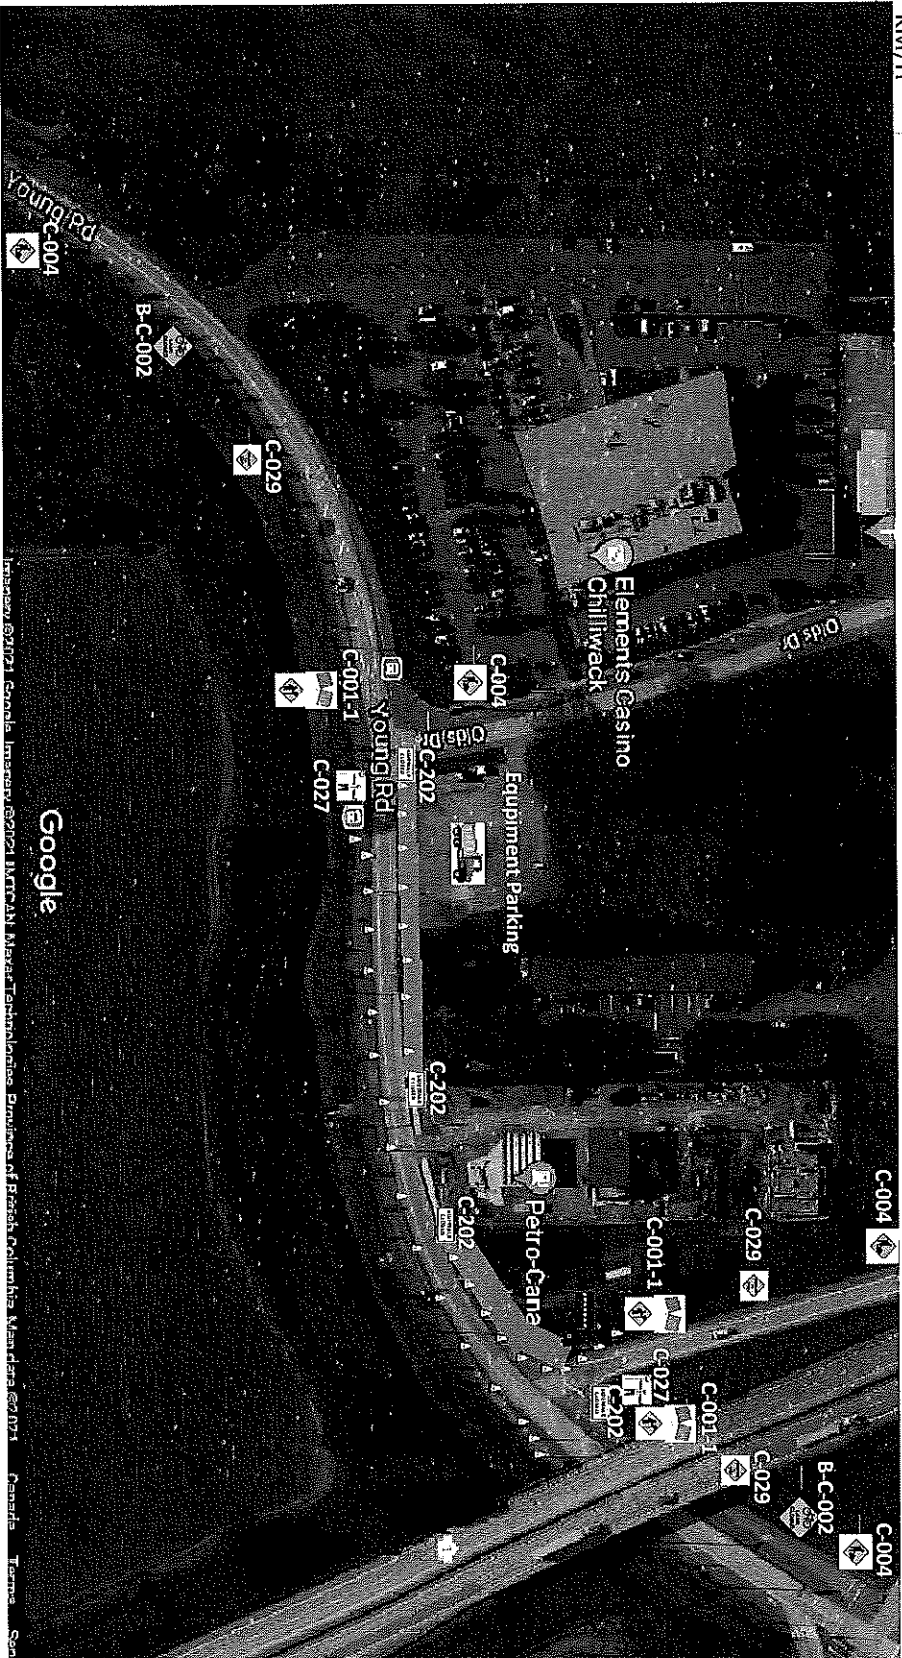

MAXIMUM

50

KM/H

NORTH

Plan Author: Heather Reddekop	Times: 7:00am – 5:00pm	Dates: January 25 th – February 22 nd , 2020	Legend	
Location (address if applicable): 8100 Young Rd. Chilliwack, BC		Figure #: 7.5 TMM		Work Area
Type of Work: Road Widening for turning lane				Cone
				Sign
				Work/Flagging Truck