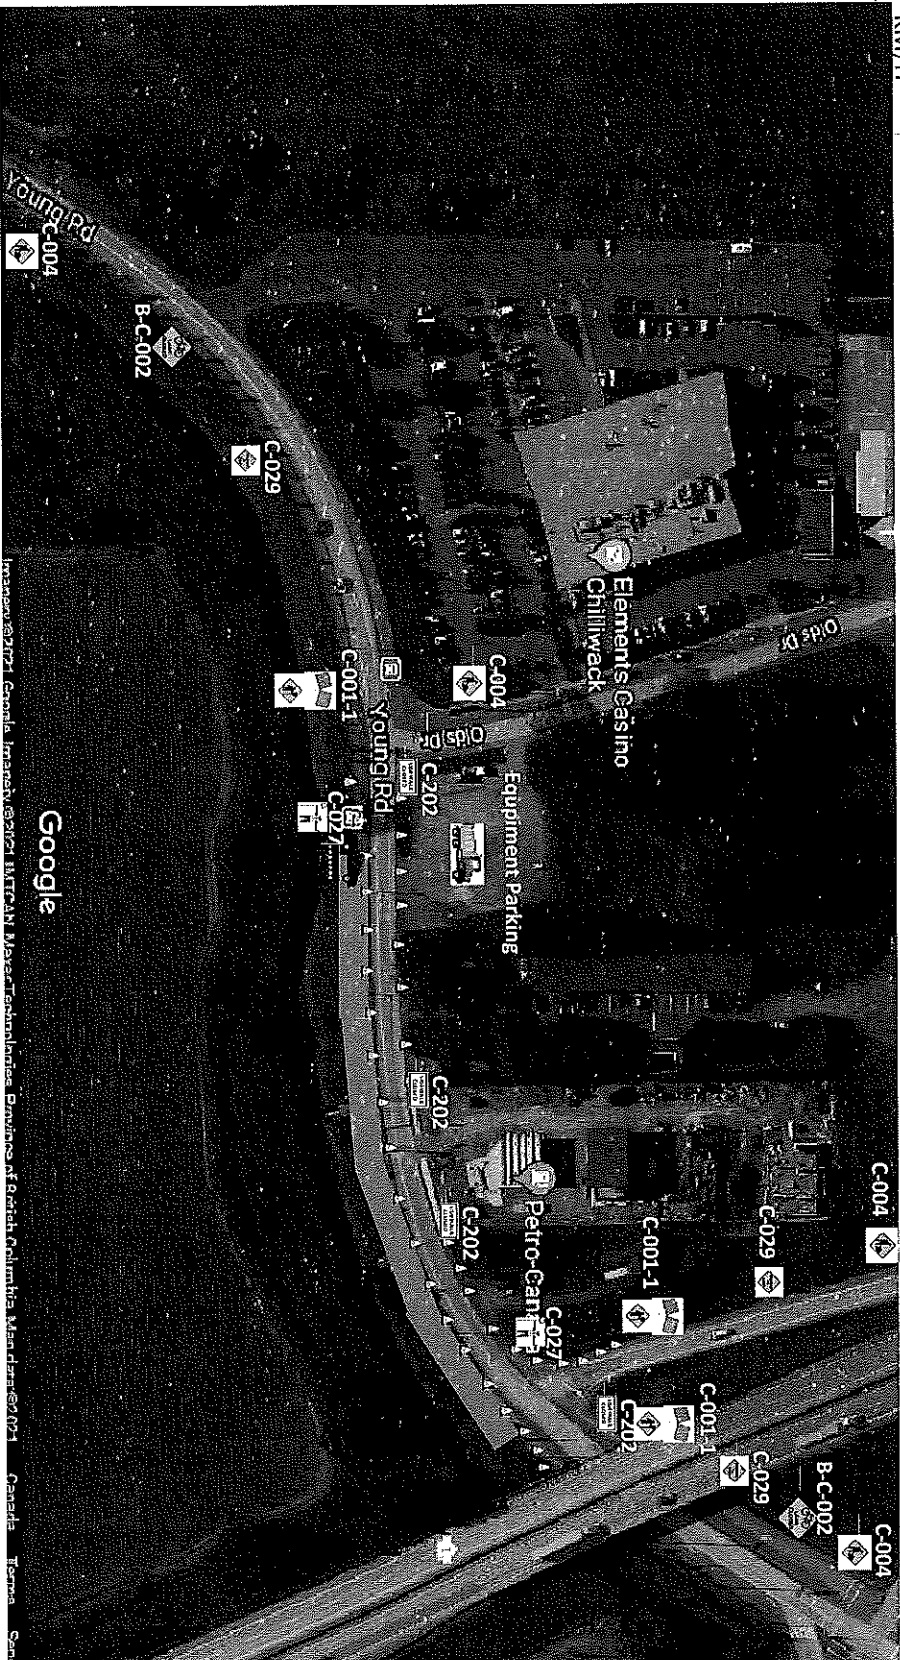

MAXIMUM

50

KM/H

NORTH

Plan Author: Heather Reddekop	Times: 7:00am – 5:00pm	Dates: January 25 th – February 22 nd , 2020	Legend	
Location (address if applicable): 8100 Young Rd. Chilliwack, BC		Figure #: 7.5 TMM		Work Area
Type of Work: Road Widening for turning lane				Cone
				Sign
				Work/Flagging Truck